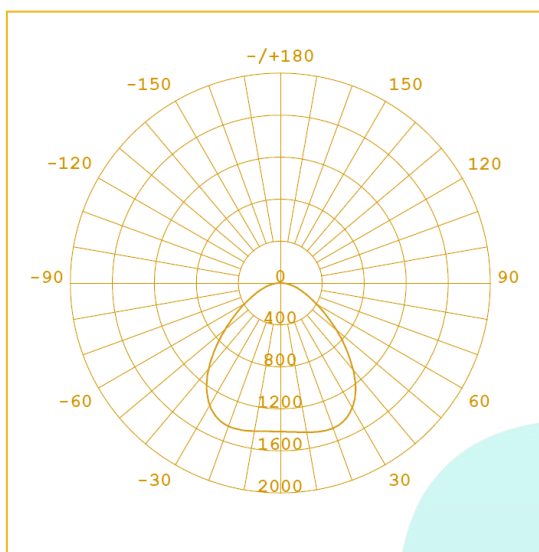

- UGR19 with Micro Prismatic Diffuser