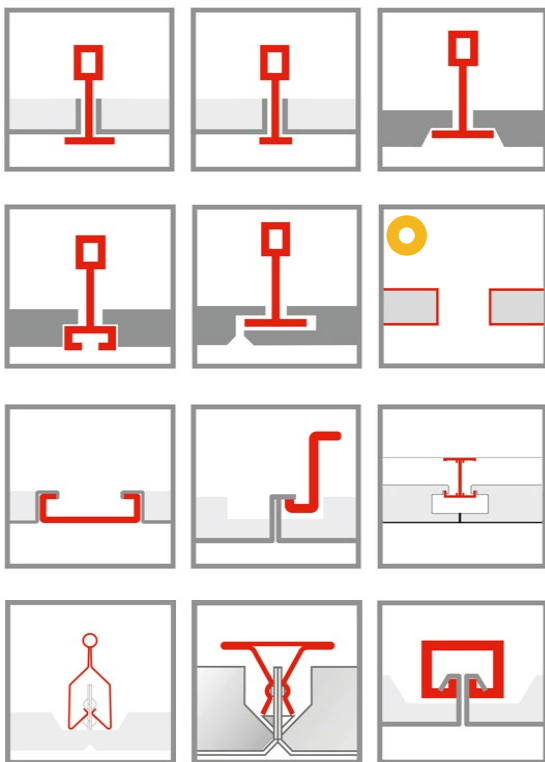

Part No.	Power	Luminous Flux	Dimension (mm)	Cut-Out size (mm)	Efficiency
PS30W111R	30W	3600lm	150x1150x10	135x1135	120lm/W
PS30W112R	30W	3600lm	184x1231x10	169x1216	120lm/W
PS30W212R	30W	3600lm	185x1245x10	170x1230	120lm/W
PS30W213R	30W	3600lm	185x1295x10	170x1280	120lm/W
PS35W215R	35W	4200lm	185x1495x10	170x1480	120lm/W
PS30W312R	30W	3600lm	295x1195x10	280x1180	120lm/W
PS30W313R	30W	3600lm	308x1245x10	293x1230	120lm/W
PS35W316R	35W	4200lm	310x1547x10	295x1532	120lm/W
PS30W050R	30W	3600lm	495x495x10	480x480	120lm/W
PS30W060R	30W	3600lm	595x595x10	580x580	120lm/W
PS30W062R	30W	3600lm	620x620x10	605x605	120lm/W

Rev: 1.3 2019/11/22

Cyanlite™

LED Panel Lights

For

Lay-In

Lay-On

● Cut-Out

Clip-In

Hook-In

Hook-On

Hook-Over

Double Hook

Ceilings

[www.cyanlite.com](http://www.cyanlite.com)