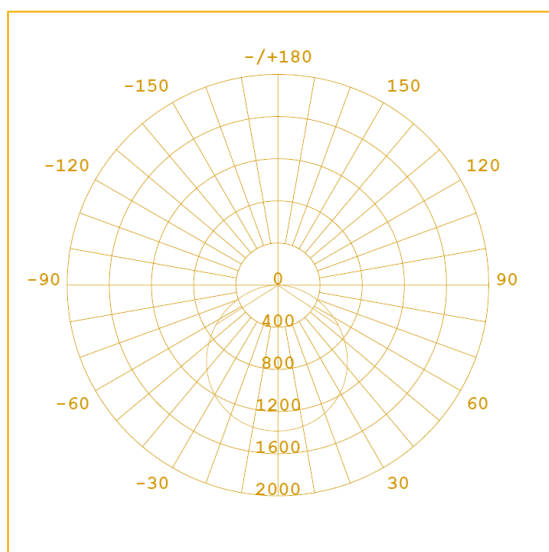

Part No.	Power	Luminous Flux	Dimension (mm)	Cut-Out size (mm)	Efficiency
PS30W111R	30W	3600lm	150x1150x10	135x1135	120lm/W
PS30W112R	30W	3600lm	184x1231x10	169x1216	120lm/W
PS30W212R	30W	3600lm	185x1245x10	170x1230	120lm/W
PS30W213R	30W	3600lm	185x1295x10	170x1280	120lm/W
PS35W215R	35W	4200lm	185x1495x10	170x1480	120lm/W
PS30W312R	30W	3600lm	295x1195x10	280x1180	120lm/W
PS30W313R	30W	3600lm	308x1245x10	293x1230	120lm/W
PS35W316R	35W	4200lm	310x1547x10	295x1532	120lm/W
PS30W050R	30W	3600lm	495x495x10	480x480	120lm/W
PS30W060R	30W	3600lm	595x595x10	580x580	120lm/W
PS30W062R	30W	3600lm	620x620x10	605x605	120lm/W

Photometric

- UGR22 with Opalic Diffuser